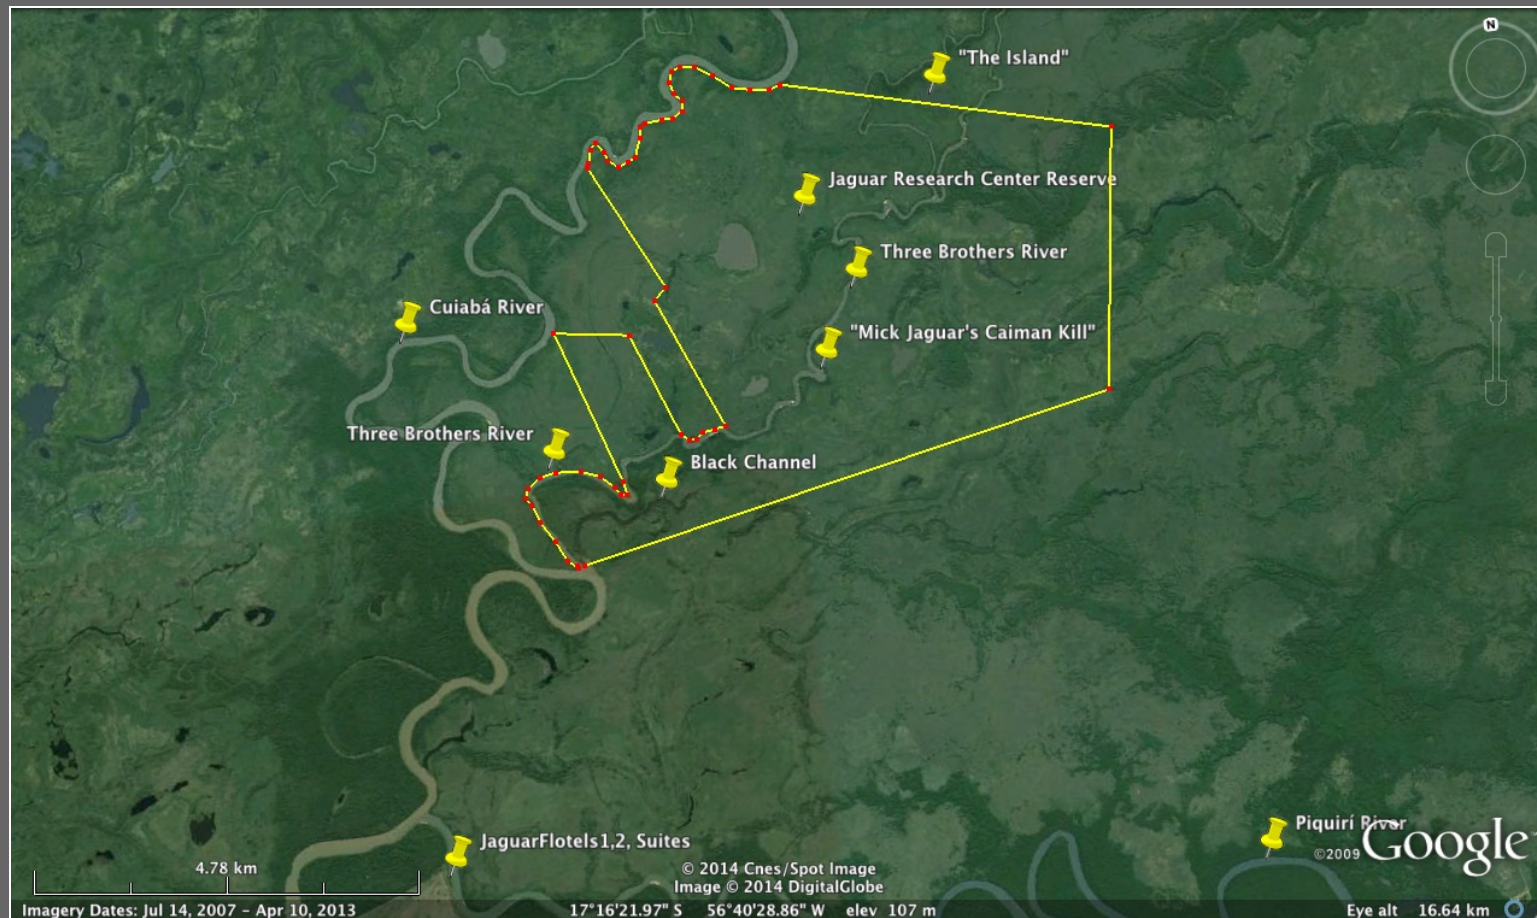

Maps

World's Jaguar Epicenter, Pantanal, Brazil

Jaguar Research Center Reserve

*Meeting-of-the-Waters State Park, Pantanal, Brazil.
Map: Arcana Mundi Expeditions. Jaguars of Brazil's Pantanal.*

SouthWild Pantanal Lodge, at the Fazenda Santa Tereza

Pantanal, Brazil.

Map: Arcana Mundi Expeditions. Jaguars of Brazil's Pantanal.

Gallery forest trails at the SouthWild Pantanal Lodge

Pantanal, Brazil.

Map: Arcana Mundi Expeditions. Jaguars of Brazil's Pantanal.