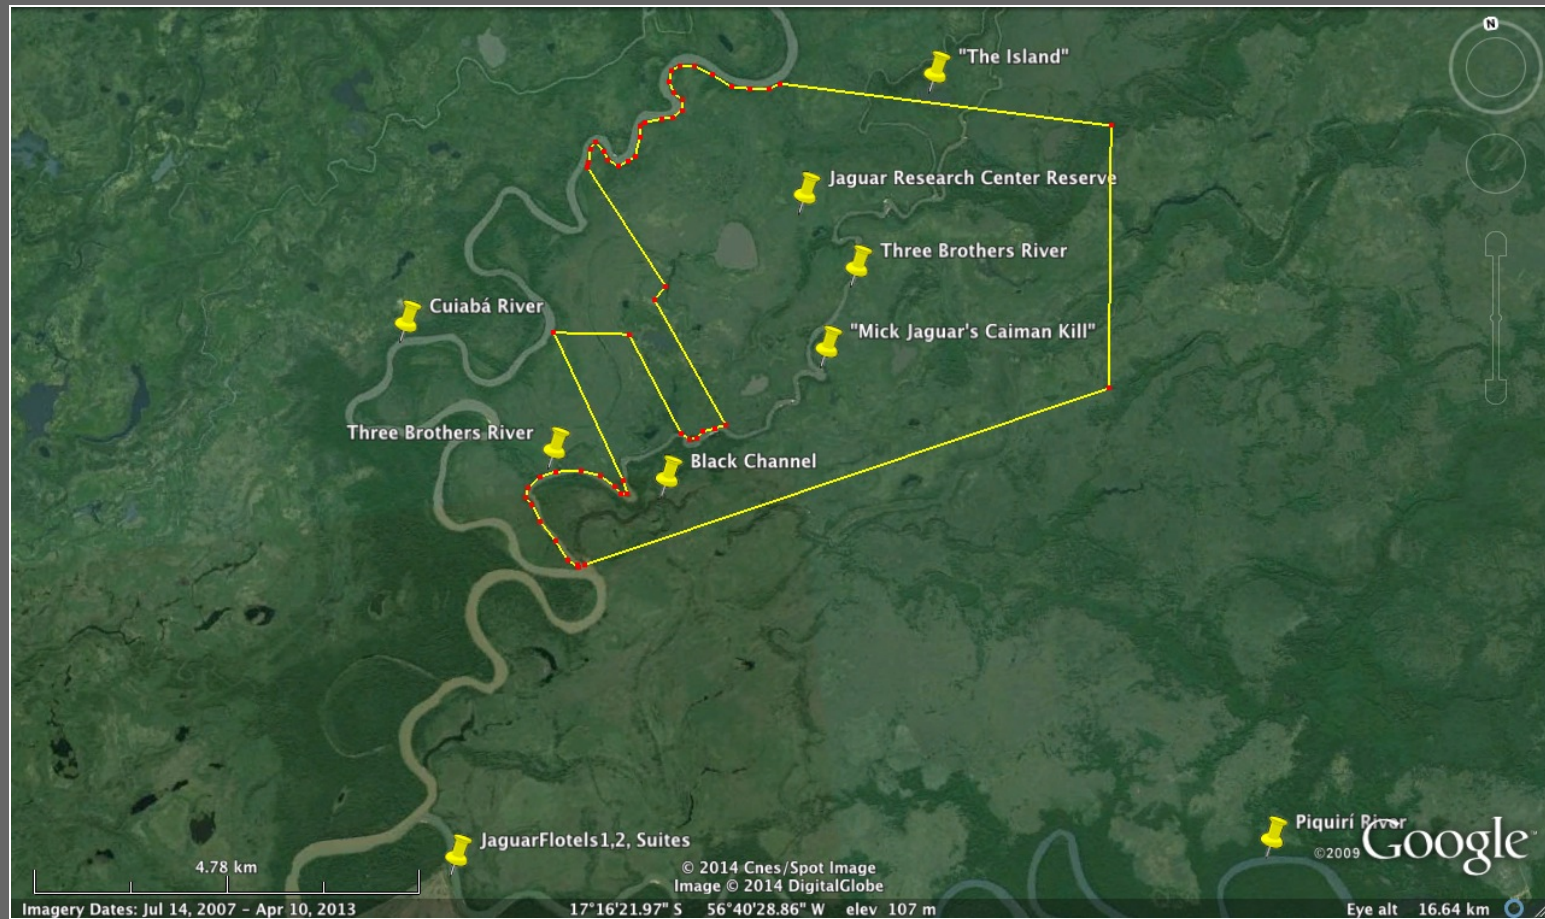

Maps

World's Jaguar Epicenter, Pantanal, Brazil

Jaguar Research Center Reserve

*Meeting-of-the-Waters State Park, Pantanal, Brazil.
Map: Arcana Mundi Expeditions. Jaguars of Brazil's Pantanal.*

SouthWild Pantanal Lodge, at the Fazenda Santa Tereza

Pantanal, Brazil.

Map: Arcana Mundi Expeditions. Jaguars of Brazil's Pantanal.

Gallery forest trails at the SouthWild Pantanal Lodge

Pantanal, Brazil.

Map: Arcana Mundi Expeditions. Jaguars of Brazil's Pantanal.