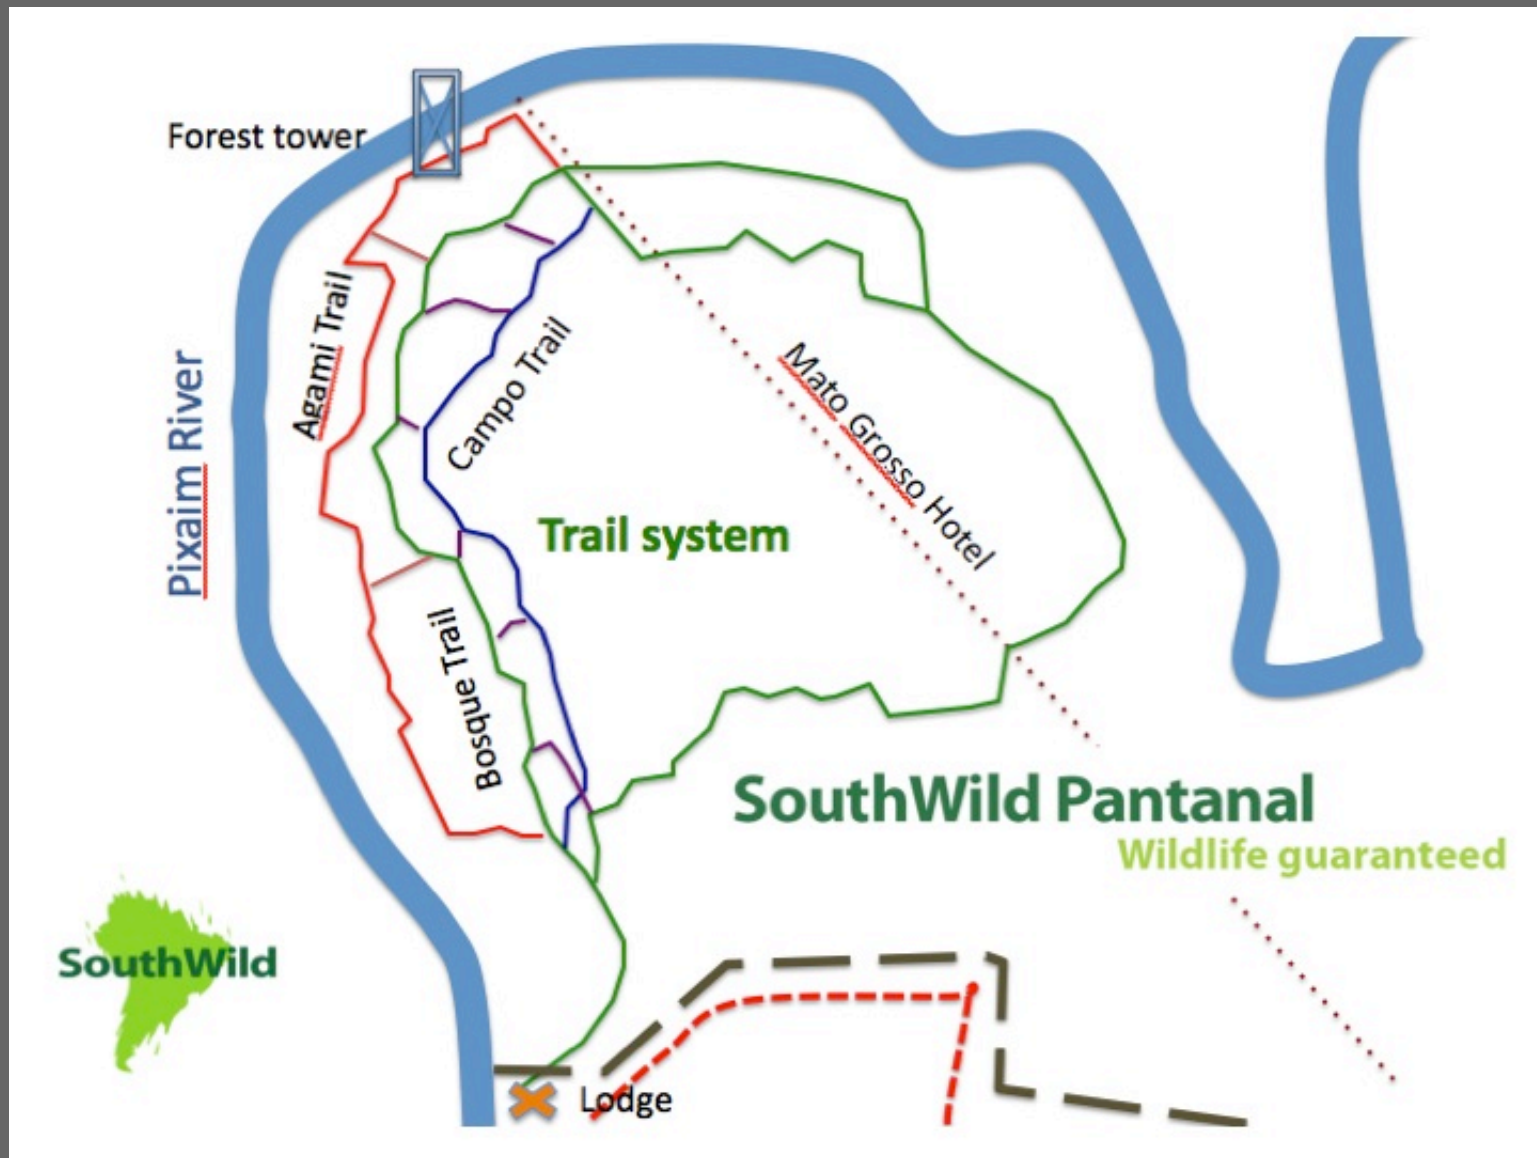

Maps

World's Jaguar Epicenter, Pantanal, Brazil

Jaguar Research Center Reserve

*Meeting-of-the-Waters State Park, Pantanal, Brazil.
Map: Arcana Mundi Expeditions. Jaguars of Brazil's Pantanal.*

SouthWild Pantanal Lodge, at the Fazenda Santa Tereza

Pantanal, Brazil.

Map: Arcana Mundi Expeditions. Jaguars of Brazil's Pantanal.

Gallery forest trails at the SouthWild Pantanal Lodge

Pantanal, Brazil.

Map: Arcana Mundi Expeditions. Jaguars of Brazil's Pantanal.